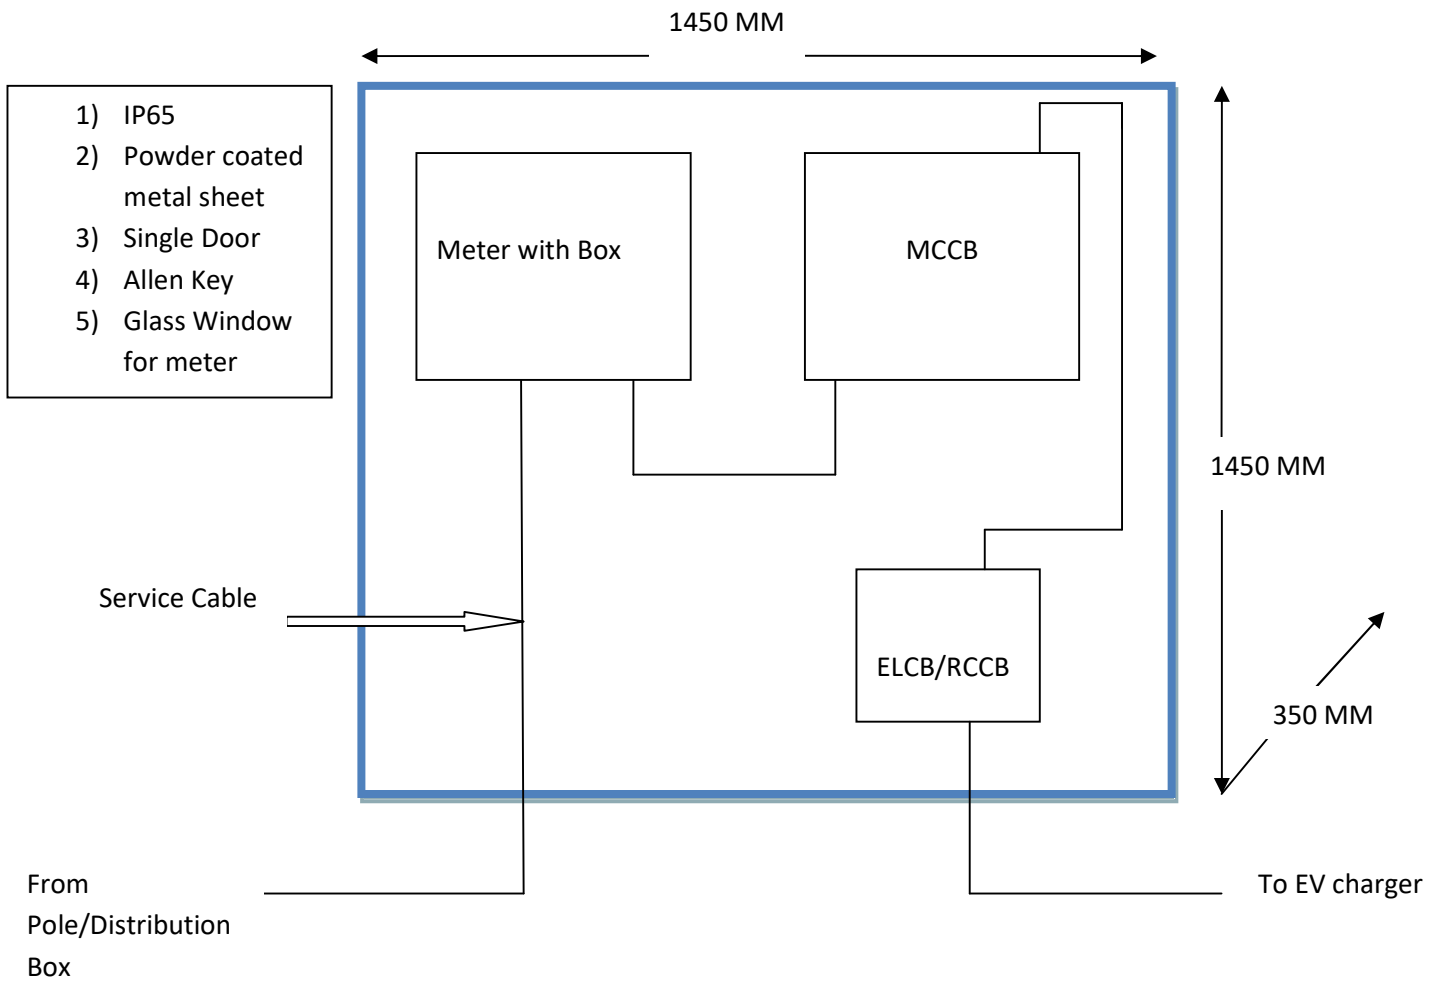

## Dimension of Meter Panel Box(1450\*1450\*350MM)

**Foundation Dimension – 400\*1500\*400 MM**