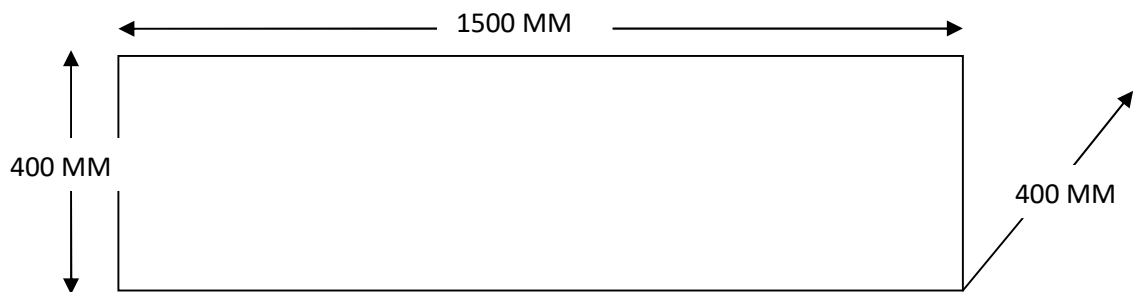

## Dimension of Meter Panel Box(1450\*1450\*350MM)

**Foundation Dimension – 400\*1500\*400 MM**