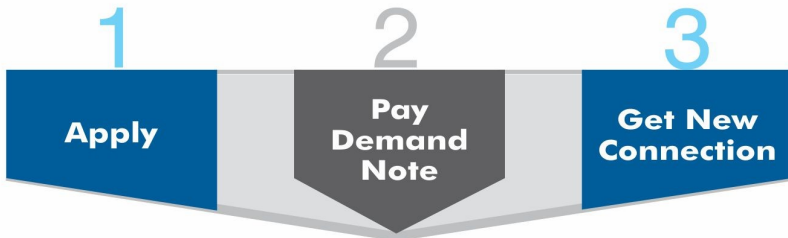

BSES supports Ease of Doing Business

Electricity Connection Apply ONLINE Save Money and Time

Do this and much more from the comfort of your home or office

Just logon to www.bsedelhi.com

in just 7 Days*

Call BSES: 3999 9808 / 19122