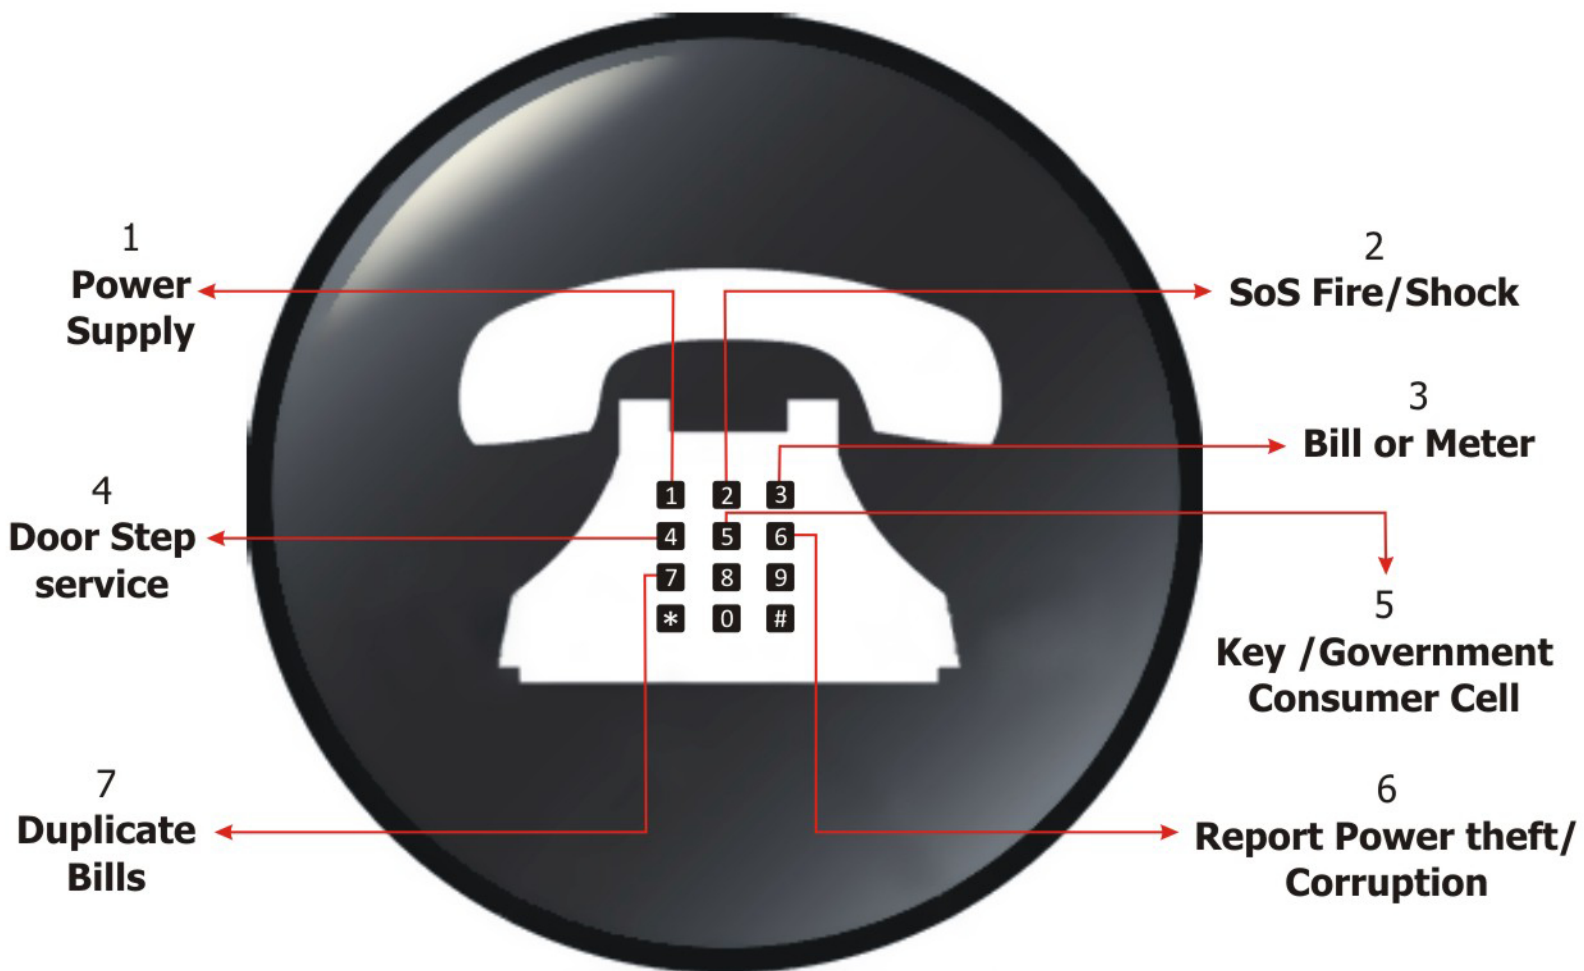

BSES

BSES Yamuna Power Limited

Just dial 3999 9808 and press...

save time, save fuel, save money log on to www.bsedelhi.com